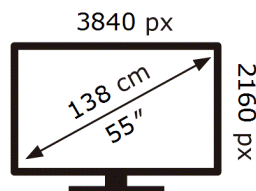

ENERG ⚡

Samsung

QE55QNX1DAT

80 kWh/1000h

ABCDEF **G**

183 kWh/1000h

2019/2013