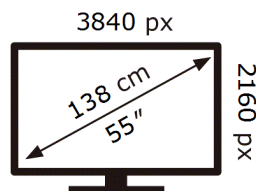

ENERG

Samsung

QE55S83HAE

75 kWh/1000h

ABCDEF **G**

122 kWh/1000h

2019/2013