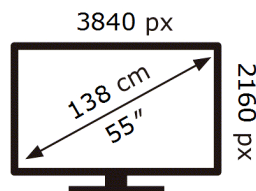

QE55S85DAE

83 kWh/1000h

ABCDEF **G**

118 kWh/1000h

2019/2013