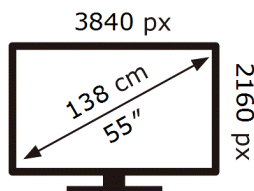

Samsung

QE55S85DAE

83 kWh/1000h

ABCDEF **G**

118 kWh/1000h

2019/2013

ENERG

Samsung