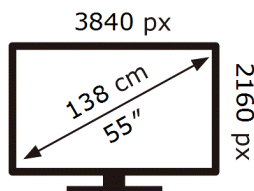

Samsung

QE55S90DAE

81 kWh/1000h

ABCDEF **G**

123 kWh/1000h

ENERG

Samsung

QE55S90DAE