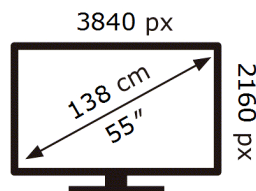

ENERG

Samsung

QE55S90DAE

81 kWh/1000h

ABCDEF **G**

123 kWh/1000h

2019/2013