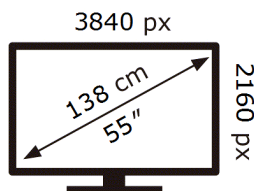

ENERG ⚡

Samsung

QE55S90HAE

76 kWh/1000h

ABCDEF **G**

192 kWh/1000h

2019/2013