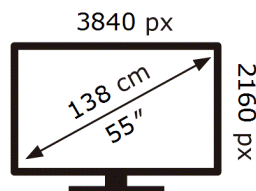

ENERG ⚡

Samsung

QE55S93DAE

81 kWh/1000h

ABCDEF **G**

123 kWh/1000h

2019/2013