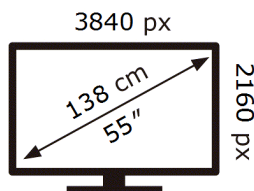

Samsung

QE55S93DAE

81 kWh/1000h

ABCDEF **G**

123 kWh/1000h

ENERG ⚡

Samsung

QE55S93DAE