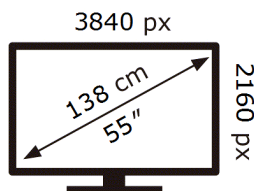

ENERG

Samsung

QE55S93HAE

76 kWh/1000h

ABCDEF **G**

192 kWh/1000h

2019/2013