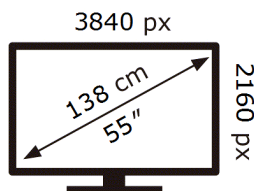

ENERG

Samsung

QE55S95HFT

84 kWh/1000h

ABCDEF **G**

256 kWh/1000h

2019/2013