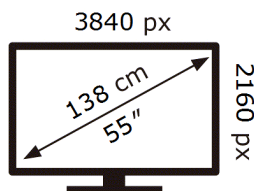

ENERG ⚡

Samsung

QE55S99HAT

81 kWh/1000h

ABCDEF **G**

254 kWh/1000h

2019/2013