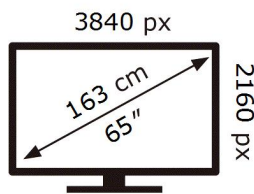

QE65LS03AAU

124 kWh/1000h

ABCDEF **G**

195 kWh/1000h

2019/2013