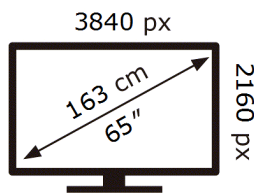

SAMSUNG

QE65LS03AAU

124 kWh/1000h

ABCDEF **G**

195 kWh/1000h

2019/2013

ENERG 

SAMSUNG