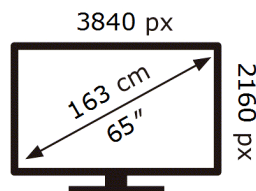

ENERG ⚡

Samsung

QE65LS03HAU

102 kWh/1000h

ABCDEF **G**

226 kWh/1000h

2019/2013