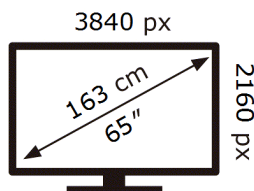

Samsung

QE65LS03HAU

102 kWh/1000h

ABCDEF **G**

226 kWh/1000h

ENERG ⚡

Samsung

QE65LS03HAU