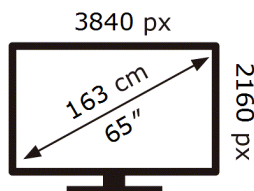

ENERG ⚡

Samsung

QE65LS03HWU

102 kWh/1000h

ABCDEF **G**

198 kWh/1000h

2019/2013