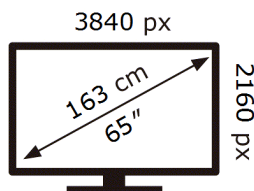

Samsung

QE65LS03HWU

**102** kWh/1000h

ABCDEF **G**

**198** kWh/1000h

**ENERG** ⚡

**Samsung**

QE65LS03HWU