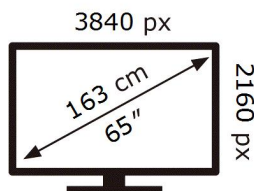

QE65Q65CAU

73 kWh/1000h

ABCDEF **G**

160 kWh/1000h

2019/2013