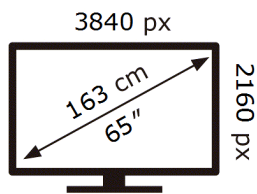

SAMSUNG

QE65Q65CAU

73 kWh/1000h

ABCDEF **G**

160 kWh/1000h

2019/2013

ENERG

SAMSUNG