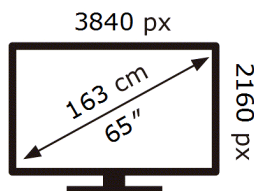

# ENERGY

Samsung

QE65Q67DAU

**69** kWh/1000h

ABCDEF **G**

**160** kWh/1000h

2019/2013