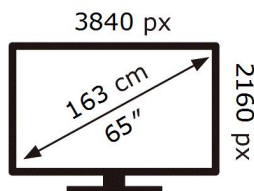

ENERG

SAMSUNG

QE65Q70AAT

101 kWh/1000h

ABCDEF **G**

202 kWh/1000h

2019/2013