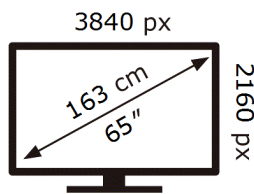

SAMSUNG

QE65Q70BAT

96 kWh/1000h

ABCDEF **G**

219 kWh/1000h

2019/2013

ENERG

SAMSUNG