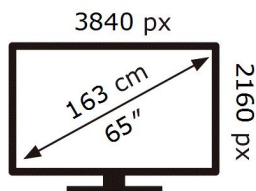

QE65Q70BAT

96 kWh/1000h

ABCDEF **G**

219 kWh/1000h

2019/2013