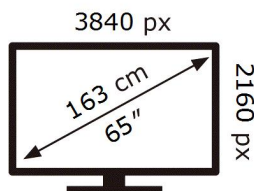

ENERG

SAMSUNG

QE65Q70DAT

85 kWh/1000h

ABCDEF **G**

220 kWh/1000h

2019/2013