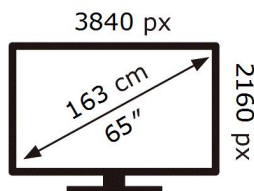

ENERG

SAMSUNG

QE65Q75TAT

139 kWh/1000h

ABCDEF **G**

170 kWh/1000h

2019/2013