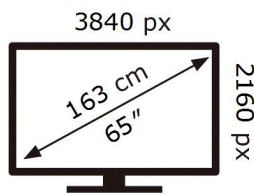

QE65Q80AAT

135 kWh/1000h

ABCDEF **G**

256 kWh/1000h

2019/2013