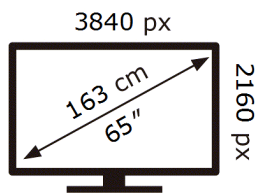

SAMSUNG

QE65Q80AAT

135 kWh/1000h

ABCDEF **G**

256 kWh/1000h

2019/2013

ENERG

SAMSUNG