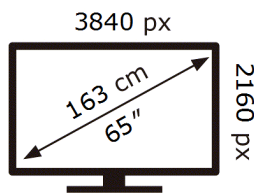

SAMSUNG

QE65Q80BAT

143 kWh/1000h

ABCDEF **G**

283 kWh/1000h

2019/2013

ENERG

SAMSUNG