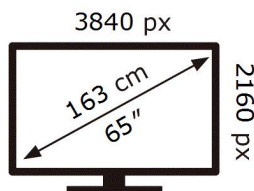

QE65Q80BAT

143 kWh/1000h

ABCDEF **G**

HDR

283 kWh/1000h

2019/2013