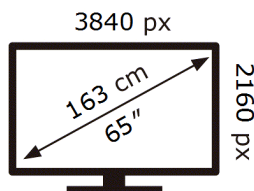

255 kWh/1000h

ABCDEF **G**

260 kWh/1000h

ENERG

SAMSUNG

QE65Q85TAT

255 kWh/1000h

ABCDEF **G**