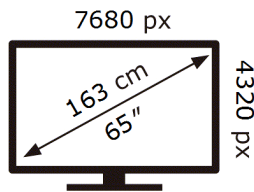

SAMSUNG

QE65Q900TST

409 kWh/1000h

ABCDEF **G**

442 kWh/1000h

ENERG 

SAMSUNG

QE65Q900TST