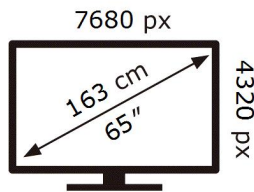

ENERG

SAMSUNG

QE65Q900TST

409 kWh/1000h

ABCDEF **G**

442 kWh/1000h

2019/2013