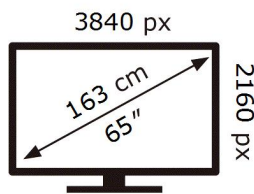

QE65Q90TAT

255 kWh/1000h

ABCDEF **G**

267 kWh/1000h

2019/2013