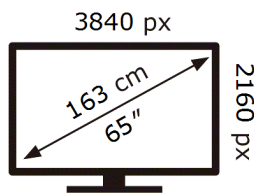

SAMSUNG

QE65Q90TAT

255 kWh/1000h

ABCDEF **G**

267 kWh/1000h

2019/2013

ENERG

SAMSUNG