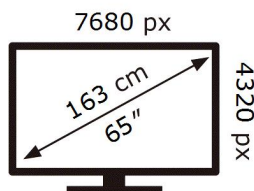

ENERG

SAMSUNG

QE65Q950TST

412 kWh/1000h

ABCDEF **G**

437 kWh/1000h

2019/2013