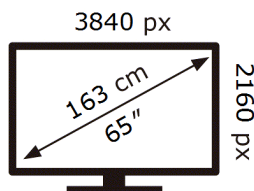

SAMSUNG

QE65Q95TDT

140 kWh/1000h

ABCDEF **G**

302 kWh/1000h

2019/2013

ENERG

SAMSUNG