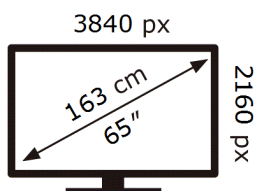

ENERG

Samsung

QE65QN1EHAU

76 kWh/1000h

ABCDEF **G**

184 kWh/1000h

2019/2013