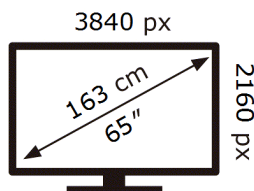

Samsung

QE65QN1EHAU

76 kWh/1000h

ABCDEF **G**

184 kWh/1000h

ENERG 

Samsung

QE65QN1EHAU