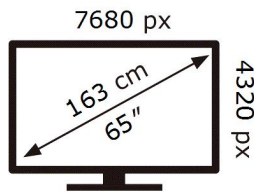

QE65QN700AT

**220** kWh/1000h

ABCDEF **G**

**HDR**

**242** kWh/1000h

2019/2013