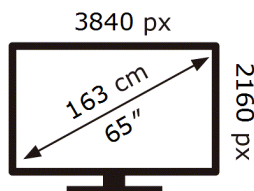

ENERG

Samsung

QE65QN80HAU

85 kWh/1000h

ABCDEF **G**

245 kWh/1000h

2019/2013