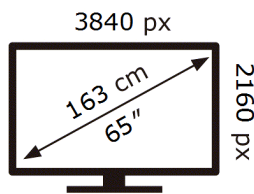

Samsung

QE65QN80HAU

85 kWh/1000h

ABCDEF **G**

245 kWh/1000h

ENERG

Samsung

QE65QN80HAU