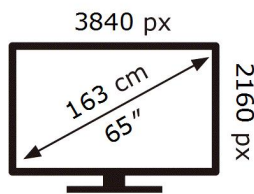

QE65QN85AAT

**101** kWh/1000h

ABCDEF **G**

**193** kWh/1000h

2019/2013