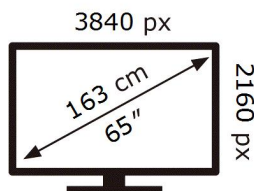

QE65QN85BAT

101 kWh/1000h

ABCDEF **G**

HDR

148 kWh/1000h

2019/2013