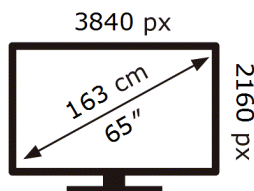

SAMSUNG

QE65QN85BAT

101 kWh/1000h

ABCDEF **G**

148 kWh/1000h

2019/2013

ENERG

SAMSUNG