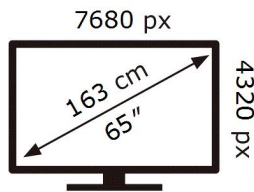

QE65QN900AT

**255** kWh/1000h

ABCDEF **G**

**365** kWh/1000h

2019/2013