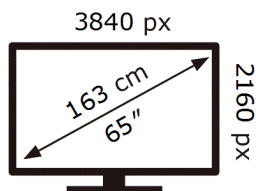

ENERG ⚡

Samsung

QE65QN93DAT

90 kWh/1000h

ABCDEF **G**

210 kWh/1000h

2019/2013