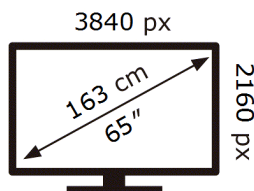

Samsung

QE65QN93DAT

90 kWh/1000h

ABCDEF **G**

210 kWh/1000h

ENERG ⚡

Samsung

QE65QN93DAT