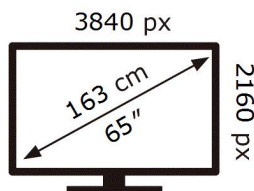

QE65QN94AAT

**102** kWh/1000h

ABCDEF **G**

**260** kWh/1000h

2019/2013