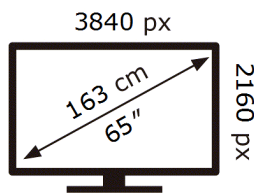

SAMSUNG

QE65QN95AAT

123 kWh/1000h

ABCDEF **G**

242 kWh/1000h

2019/2013

ENERG 

SAMSUNG