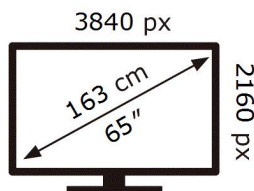

QE65QN95AAT

123 kWh/1000h

ABCDEF **G**

242 kWh/1000h

2019/2013