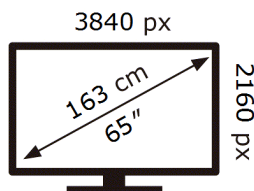

Samsung

QE65QNX1DAT

**102** kWh/1000h

ABCDEF **G**

**240** kWh/1000h

**ENERG** ⚡

Samsung

QE65QNX1DAT