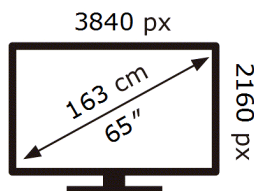

ENERG ⚡

Samsung

QE65QNX1DAT

102 kWh/1000h

ABCDEF **G**

240 kWh/1000h

2019/2013