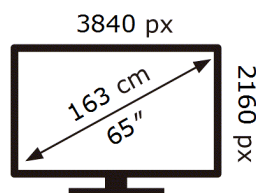

ENERG

Samsung

QE65S85HAE

90 kWh/1000h

ABCDEF **G**

161 kWh/1000h

2019/2013