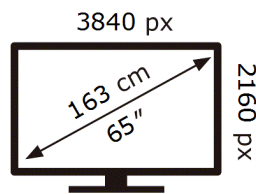

90 kWh/1000h

ABCDEF **G**

149 kWh/1000h

ENERG

SAMSUNG

QE65S90DAT

90 kWh/1000h

ABCDEF **G**