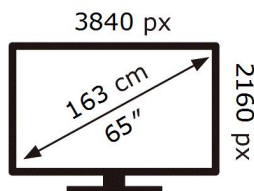

ENERG

SAMSUNG

QE65S90DAT

90 kWh/1000h

ABCDEF **G**

149 kWh/1000h

2019/2013