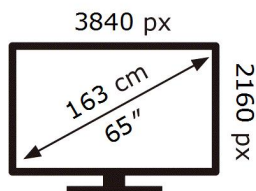

ENERG

SAMSUNG

QE65S92CAT

95 kWh/1000h

ABCDEF **G**

143 kWh/1000h

2019/2013