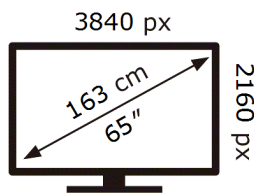

95 kWh/1000h

ABCDEF **G**

143 kWh/1000h

ENERG

SAMSUNG

QE65S92CAT

95 kWh/1000h

ABCDEF **G**