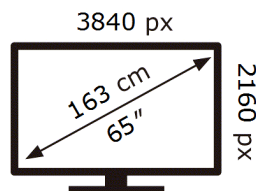

ENERG

Samsung

QE65S93DAT

90 kWh/1000h

ABCDEF **G**

149 kWh/1000h

2019/2013