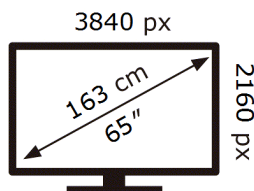

Samsung

QE65S93DAT

90 kWh/1000h

ABCDEF **G**

149 kWh/1000h

ENERG

Samsung

QE65S93DAT