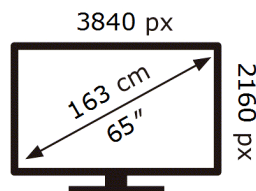

ENERG

Samsung

QE65S93HAE

85 kWh/1000h

ABCDEF **G**

198 kWh/1000h

2019/2013