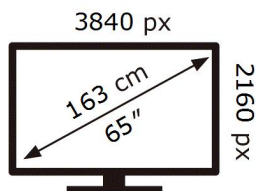

ENERG

SAMSUNG

QE65S95DAT

100 kWh/1000h

ABCDEF **G**

227 kWh/1000h

2019/2013