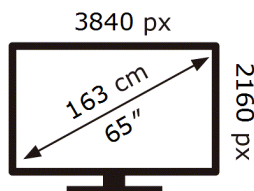

ENERG

Samsung

QE65S95HFT

99 kWh/1000h

ABCDEF **G**

315 kWh/1000h

2019/2013