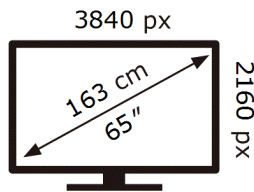

# ENERG

**Samsung**

QE65S99HAT

**83** kWh/1000h

ABCDEF **G**

**320** kWh/1000h

2019/2013