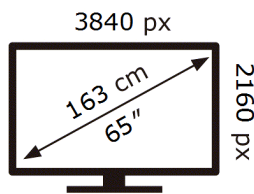

**Samsung**

QE65S99HAT

**83** kWh/1000h

ABCDEF **G**

**320** kWh/1000h