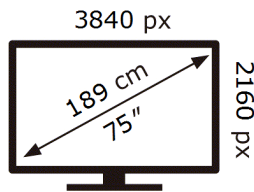

129 kWh/1000h

ABCDEF **G**

233 kWh/1000h

ENERG

SAMSUNG

QE75LS03AAU

129 kWh/1000h

ABCDEF **G**