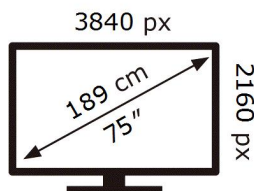

ENERG

SAMSUNG

QE75LS03AAU

129 kWh/1000h

ABCDEF **G**

233 kWh/1000h

2019/2013