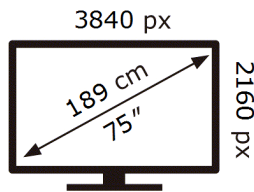

SAMSUNG

QE75LS03DAU

129 kWh/1000h

ABCDEF **G**

264 kWh/1000h

ENERG

SAMSUNG

QE75LS03DAU