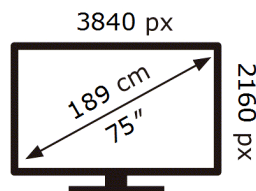

ENERG

Samsung

QE75LS03HWU

129 kWh/1000h

ABCDEF **G**

252 kWh/1000h

2019/2013