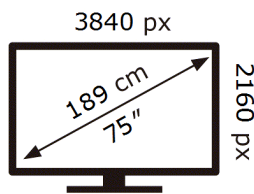

Samsung

QE75LS03HWU

129 kWh/1000h

ABCDEF **G**

252 kWh/1000h

ENERG

Samsung

QE75LS03HWU