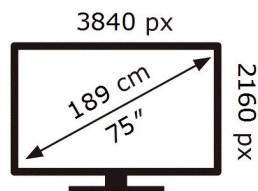

ENERG

SAMSUNG

QE75LST7TCU

171 kWh/1000h

ABCDEF **G**

188 kWh/1000h

2019/2013