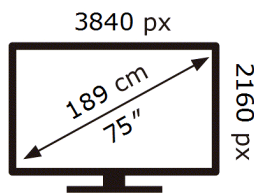

SAMSUNG

QE75Q60AAU

118 kWh/1000h

ABCDEF **G**

197 kWh/1000h

2019/2013

ENERG

SAMSUNG