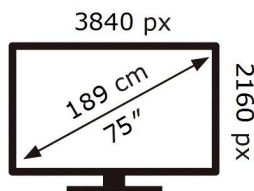

QE75Q60AAU

118 kWh/1000h

ABCDEF **G**

197 kWh/1000h

2019/2013