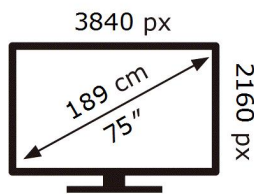

QE75Q60TAU

172 kWh/1000h

ABCDEF **G**

190 kWh/1000h

2019/2013