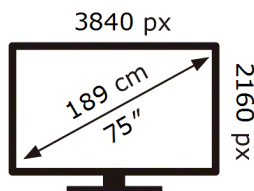

SAMSUNG

QE75Q60TAU

172 kWh/1000h

ABCDEF **G**

190 kWh/1000h

2019/2013

ENERG

SAMSUNG