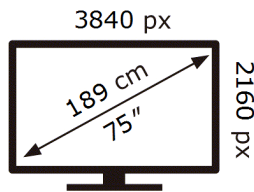

SAMSUNG

QE75Q65BAU

116 kWh/1000h

ABCDEF **G**

201 kWh/1000h

ENERG

SAMSUNG

QE75Q65BAU