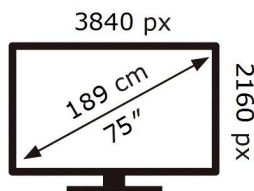

ENERG

SAMSUNG

QE75Q65BAU

116 kWh/1000h

ABCDEF **G**

201 kWh/1000h

2019/2013